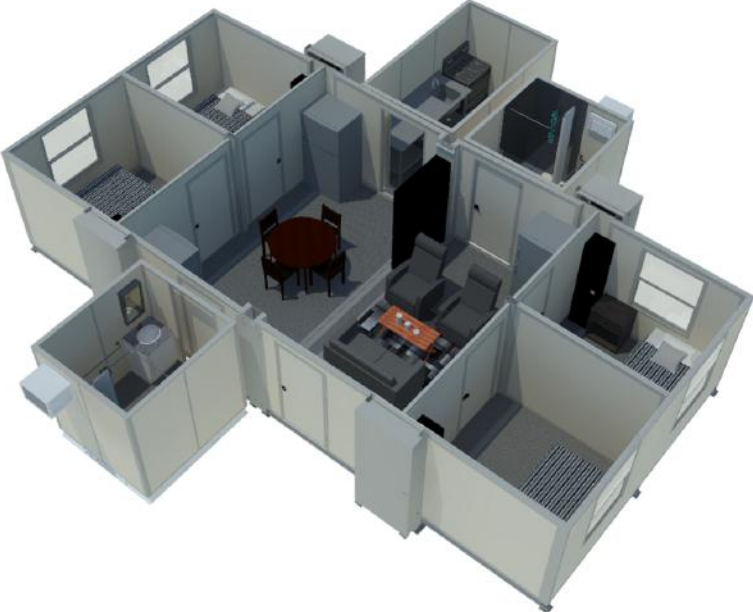

What are FORTS Temporary Fire Station?

FORTS Temporary Fire Stations are spacious multi-room suites specifically designed to match the comfort and functionality of permanent fire stations. Leveraging our experience in the disaster and medical industry and with significant input from fire departments across the country, we created the first-of-its-kind full functioning temporary firehouse, customized to fit 3 to 8-bed layouts. Fully furnished with 3-4 shift rotations in mind, FORTS Temporary Fire Stations are built to streamline firehouse operations during renovations so there is no loss to operations.

3 Bed Firehouse

Model A

Model B

4 Bed Firehouse

Model A

Model B

6 Bed Firehouse

Model A