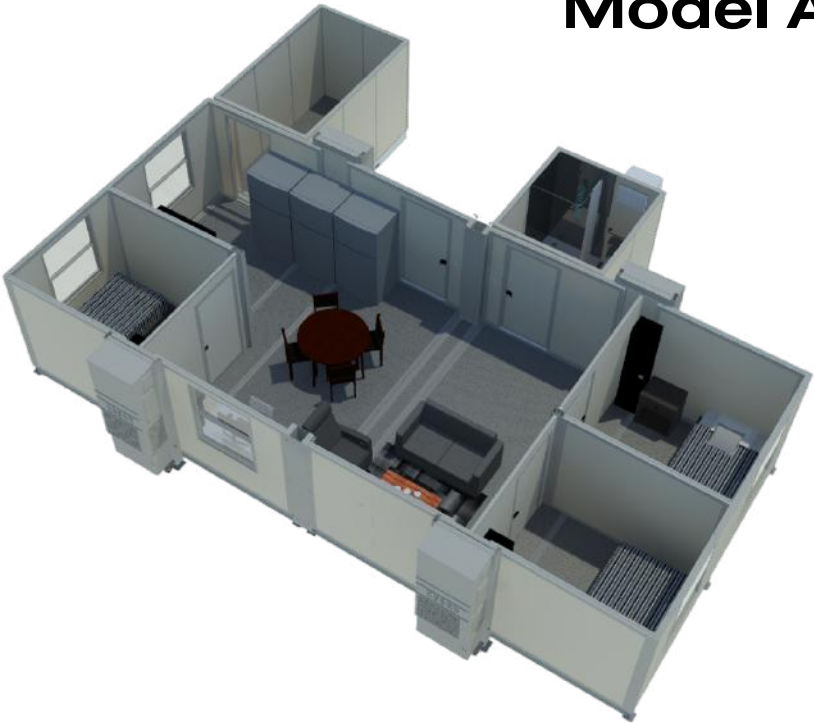

3 Bed Firehouse

Model A