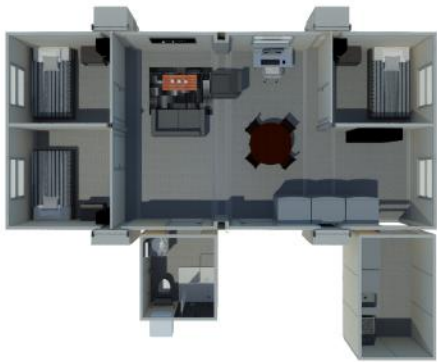

3 Bed Firehouse

Model A