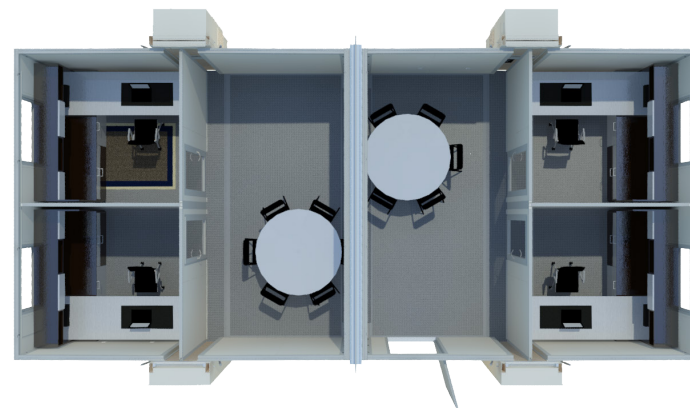

Up To 180 Mph

Up To 4 FORTS Units Per Truck

Leveled+ Assembled On Any Surface

Built-in HVAC, Lighting, Data, Power Outlets

Energy Efficiency + Environmentally Friendly

Rapid 15 Minutes Set-up

Easily Maneuverable

# FORTS SYSTEMS

MULTIPLE INTERIOR LAYOUT OPTIONS

SINGLE UNIT

TANDEM