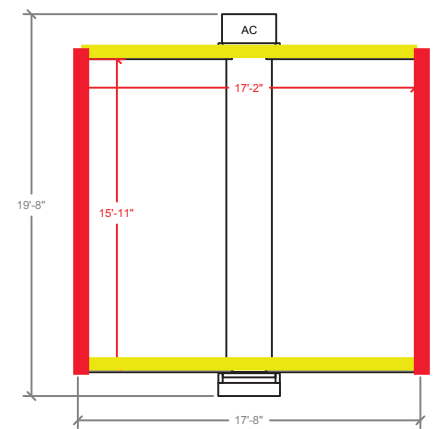

SINGLE UNIT