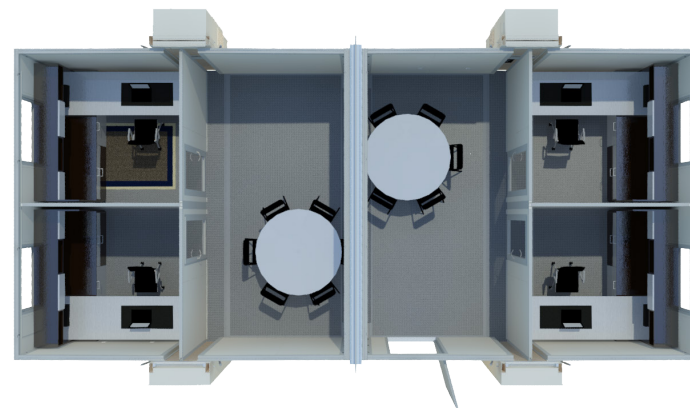

## Advantages

- The ability to level on any surface (grass, gravel, sand, concrete)
- 16ft wide footprint to maximize furniture layout
- Keypad lock system
- Different wall and partition options allow for the ideal layout
- Optional furniture packages
- Provide comfort to employees and visitors with turnkey furniture packages
- Built-in Coax & HDMI connections
- Secure storage options
- Unit can easily be transported and deployed in hard-to-reach spots
- ADA ramp options if needed

Up To 180 Mph

Up To 4 FORTS Units Per Truck

Leveled+ Assembled On Any Surface

Built-in HVAC, Lighting, Data, Power Outlets

Energy Efficiency + Environmentally Friendly

Rapid 15 Minutes Set-up

Easily Maneuverable

# FORTS SYSTEMS

MULTIPLE INTERIOR LAYOUT OPTIONS

SINGLE UNIT

TANDEM