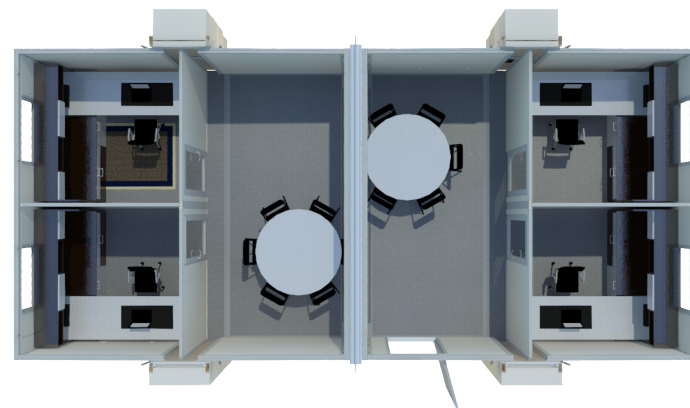

Player Registration

Advantages

- *The most aesthetically pleasing modular unit to add to your tournament*
- *Can be leveled and assembled on any surface*
- *Built-in Coax & HDMI connections*
- *Maneuver with units with ease without damaging grass*
- *Flexible layouts for interior/exterior, entrance and windows*
- *Adaptable design allows for multi-office layout*
- *Ramp and step options*
- *Keypad lock system*

Up To 180 Mph

Up To 4 FORTS Units Per Truck

Leveled+ Assembled On Any Surface

Built-in HVAC, Lighting, Data, Power Outlets

Energy Efficiency + Environmentally Friendly

Rapid 15 Minutes Set-up

Easily Maneuverable

4,000 lbs per FORTS Unit

Branding Options Available

FORTS SYSTEMS

MULTIPLE INTERIOR LAYOUT OPTIONS

SINGLE UNIT

TANDEM

ALPHA WALL

BETA WALL