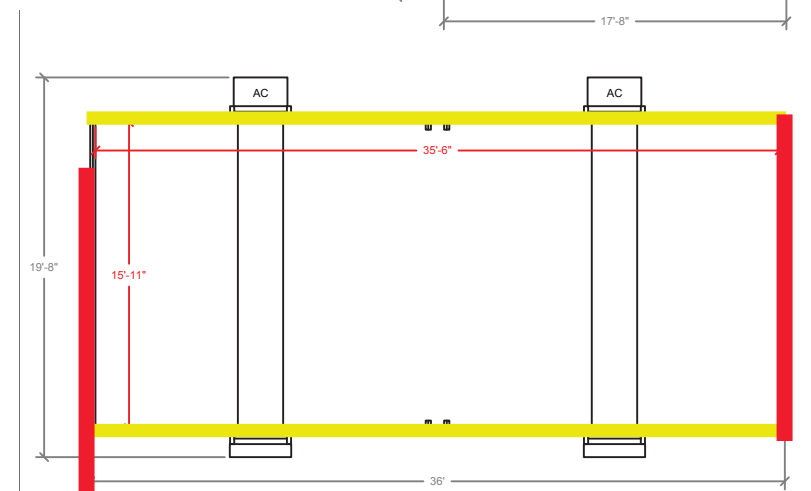

4,000 lbs per FORTS Unit

Branding Options Available

FORTS SYSTEMS

MULTIPLE INTERIOR LAYOUT OPTIONS

SINGLE UNIT

TANDEM

ALPHA WALL

BETA WALL