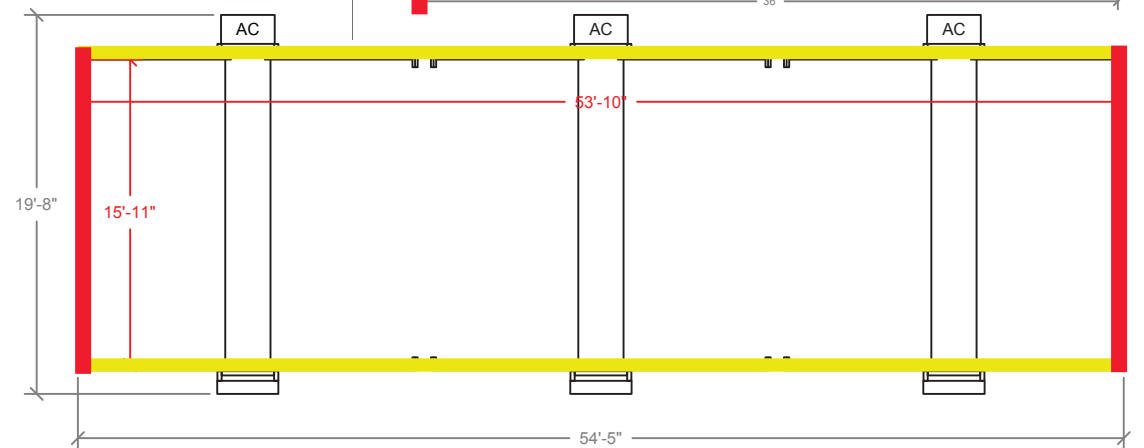

4,000 lbs per FORTS Unit

Branding Options Available

FORTS SYSTEMS

MULTIPLE INTERIOR LAYOUT OPTIONS

SINGLE UNIT

TANDEM

ALPHA WALL

BETA WALL