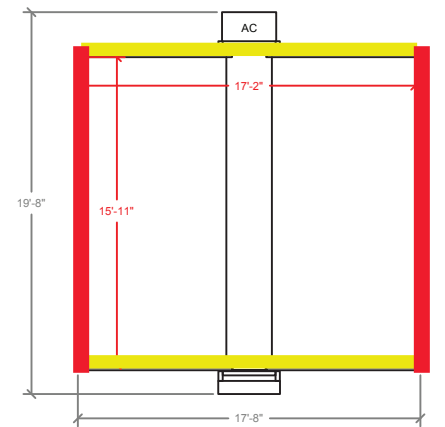

4,000 lbs per FORTS Unit

Branding Options Available

FORTS SYSTEMS

MULTIPLE INTERIOR LAYOUT OPTIONS

SINGLE UNIT

TANDEM

ALPHA WALL

BETA WALL