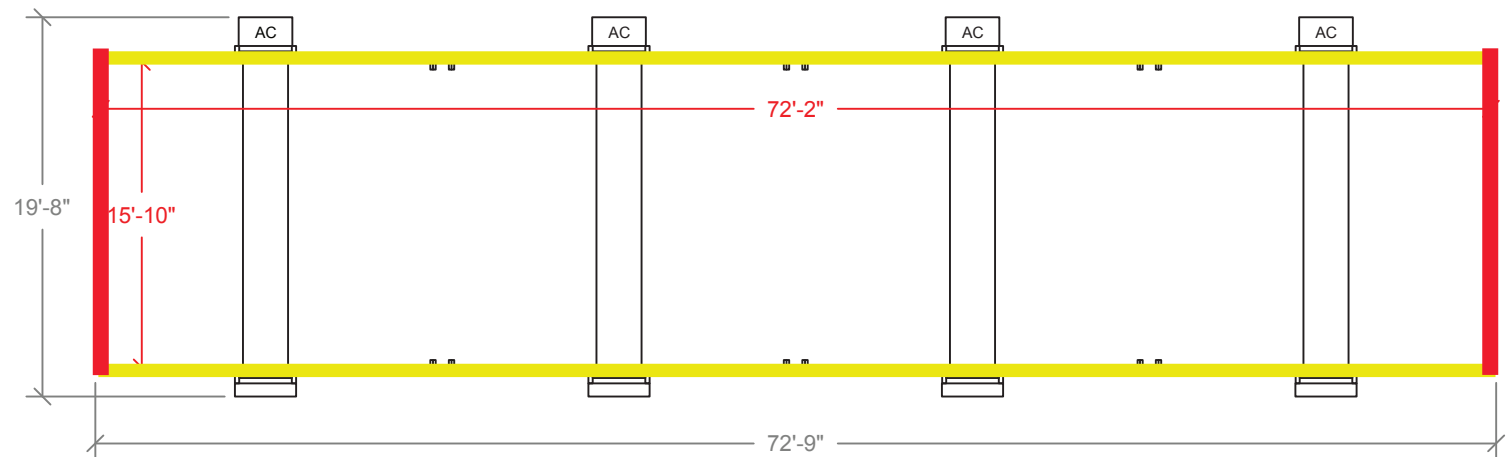

4,000 lbs per FORTS Unit

Branding Options Available

FORTS SYSTEMS

MULTIPLE INTERIOR LAYOUT OPTIONS

SINGLE UNIT

TANDEM

ALPHA WALL

BETA WALL