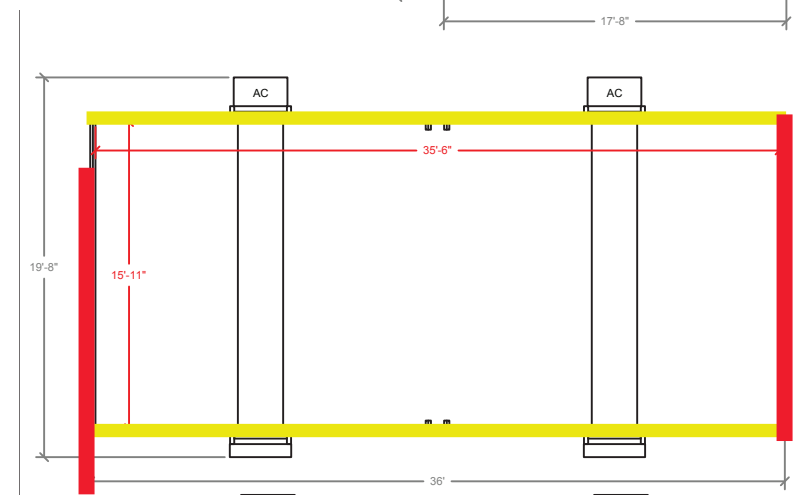

4,000 lbs per FORTS Unit

Branding Options Available

FORTS SYSTEMS

MULTIPLE INTERIOR LAYOUT OPTIONS

SINGLE UNIT

TANDEM

ALPHA WALL

BETA WALL