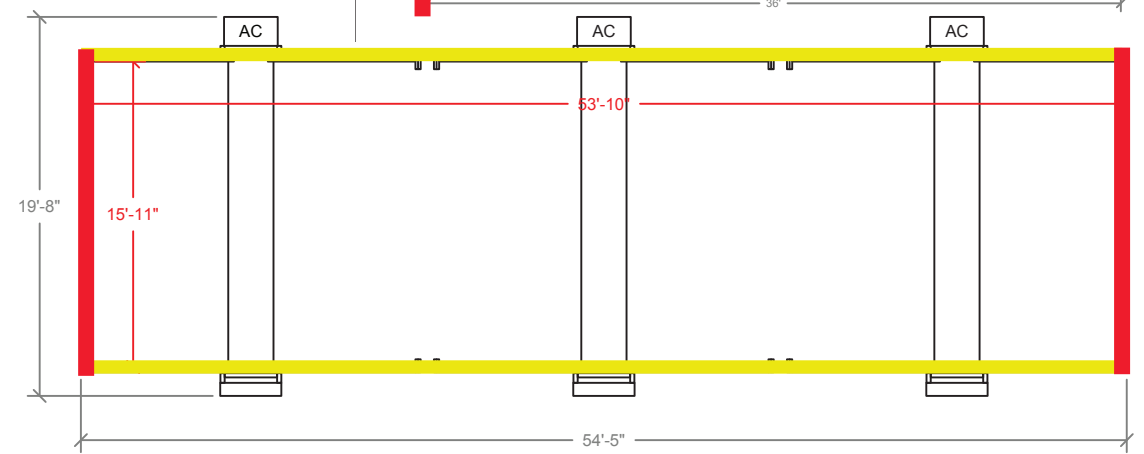

4,000 lbs per FORTS Unit

Branding Options Available

FORTS SYSTEMS

MULTIPLE INTERIOR LAYOUT OPTIONS

SINGLE UNIT

TANDEM

ALPHA WALL

BETA WALL