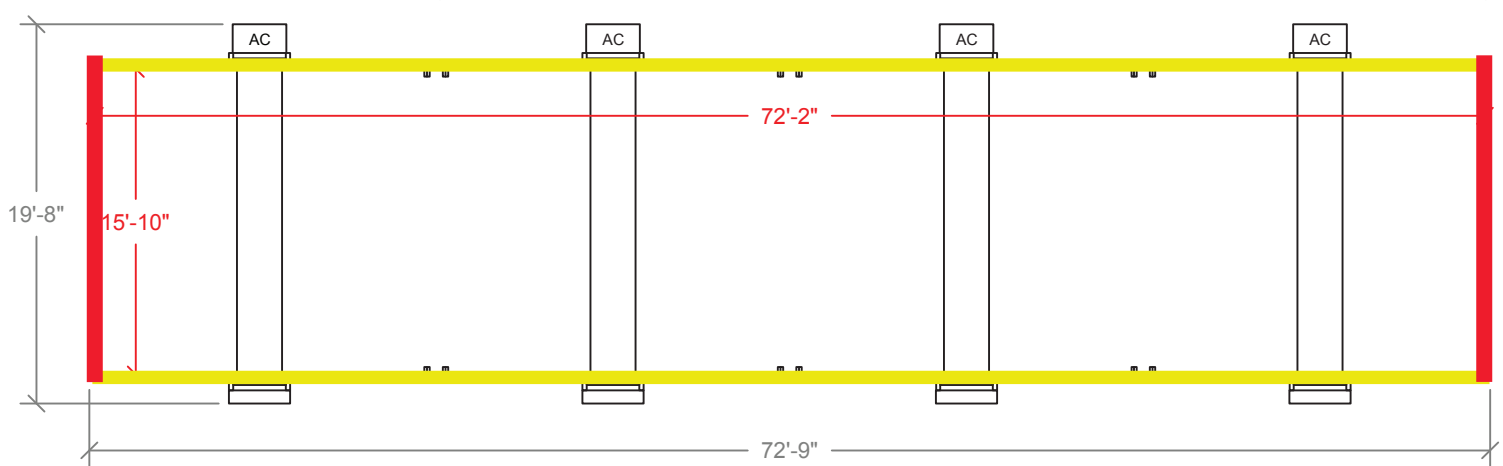

4,000 lbs per FORTS Unit

Branding Options Available

FORTS SYSTEMS

MULTIPLE INTERIOR LAYOUT OPTIONS

SINGLE UNIT

TANDEM

ALPHA WALL

BETA WALL