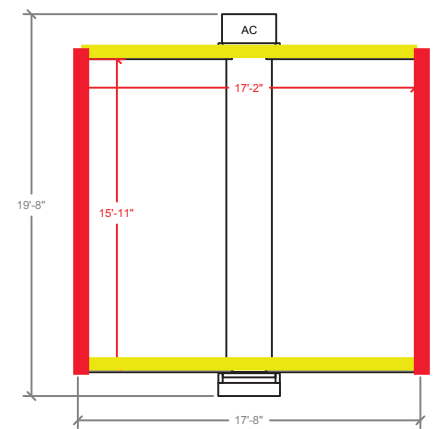

4,000 lbs per FORTS Unit

Branding Options Available

FORTS SYSTEMS

MULTIPLE INTERIOR LAYOUT OPTIONS

SINGLE UNIT

TANDEM

ALPHA WALL

BETA WALL