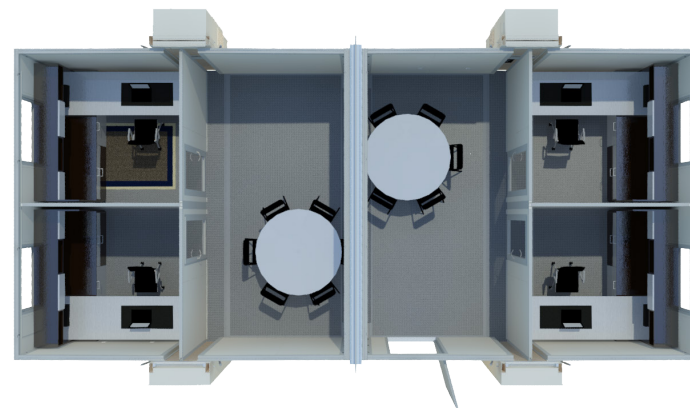

Disaster Recovery Center (DRC)

Advantages

- 72-hour turnaround time
- Minimal loss of operational time if units need to be moved on site
- Office suite environment achievable using our tandem technology
- Save money and time with up to 30 units deployed in one day with minimal labor
- Can fit up to 12 people per unit comfortably
- 16ft wide footprint to maximize furniture layout
- Ability to expand the footprint to accommodate as many people as necessary
- Climate-controlled for comfortability
- Keypad lock system
- Adaptable design allows for optimal privacy
- Built-in Coax & HDMI connections
- Secure storage options

Up To 180 Mph

Up To 4 FORTS Units Per Truck

Leveled+ Assembled On Any Surface

Built-in HVAC, Lighting, Data, Power Outlets

Energy Efficiency + Environmentally Friendly

Rapid 15 Minutes Set-up

Easily Maneuverable

4,000 lbs per FORTS Unit

Branding Options Available

FORTS SYSTEMS

MULTIPLE INTERIOR LAYOUT OPTIONS

SINGLE UNIT

TANDEM

ALPHA WALL

BETA WALL