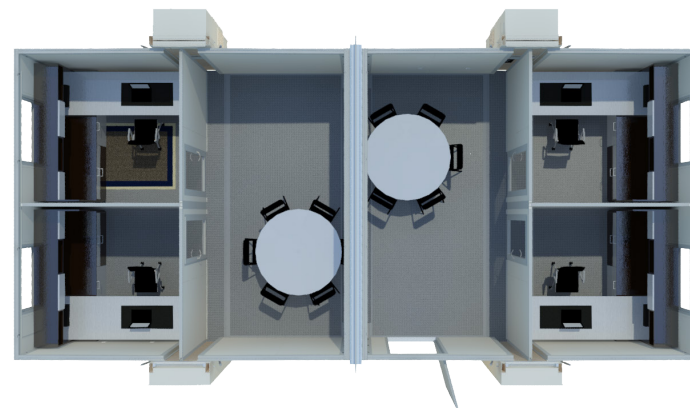

## Advantages

- *Insulated walls to dampen outside noise*
- *Built-in Coax & HDMI connections*
- *Panoramic windows to maximize views of the event*
- *Additional pass-throughs for large wires*
- *16'x16' interior footprint to maximize layout possibilities*
- *Secure storage options*
- *Keypad lock system*
- *Optional furniture packages*
- *Ramp and step options*

Up To 180 Mph

Up To 4 FORTS Units Per Truck

Leveled+ Assembled On Any Surface

Built-in HVAC, Lighting, Data, Power Outlets

Energy Efficiency + Environmentally Friendly

Rapid 15 Minutes Set-up

Easily Maneuverable

# FORTS SYSTEMS

MULTIPLE INTERIOR LAYOUT OPTIONS

SINGLE UNIT

TANDEM